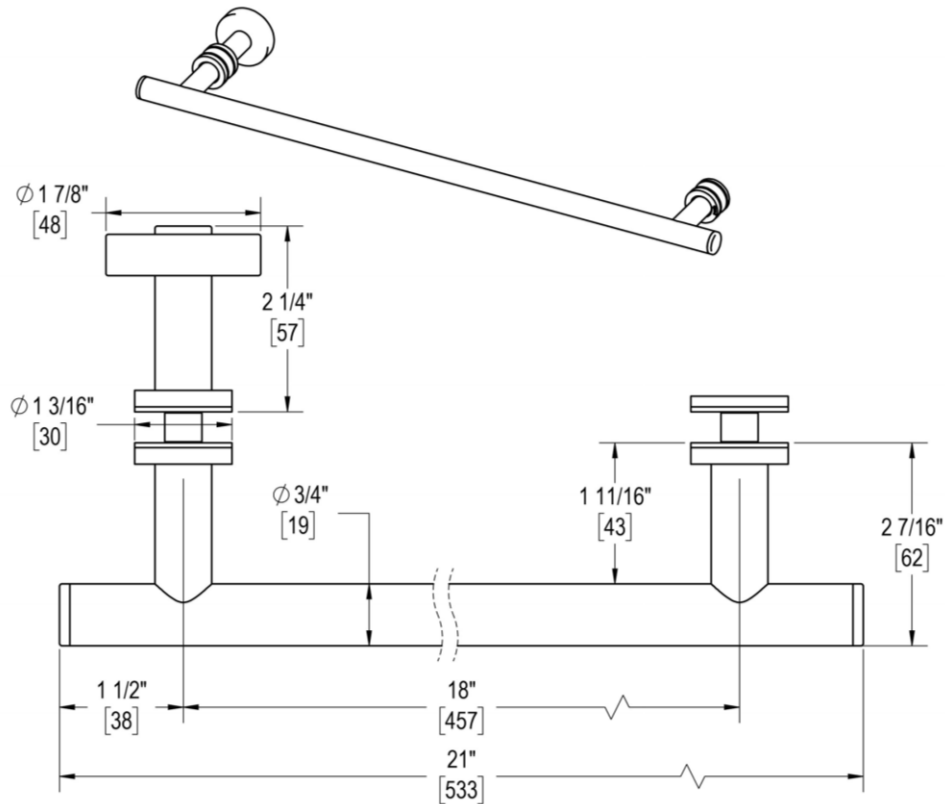

## 18" C/C TOWEL BAR X KNOB

Product Code: L.46.124

portals

### FUNCTION DETAILS & PRODUCT NOTES

- Product design coordinates with other shower & bathroom hardware in the Counterpoint suite.
- Decorative rosettes provide additional design detail and cover any glass defects around the holes.
- Knobs are designed to be easily grasped and match the scale of heavy glass shower doors.

### TEMPLATE & INSTALLATION NOTES

Item requires glass fabrication according to template above and should only be used with tempered safety glass.

<b>Glass Thickness</b>	1/4" [6 mm] to 1/2" [12 mm]
<b>Hole Diameter</b>	1/2" [12 mm]