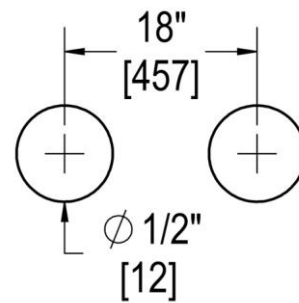

### TEMPLATE & INSTALLATION NOTES

Item requires glass fabrication according to template above and should only be used with tempered safety glass.

<b>Glass Thickness</b>	1/4" [6 mm] to 1/2" [12 mm]
<b>Hole Diameter</b>	1/2" [12 mm]